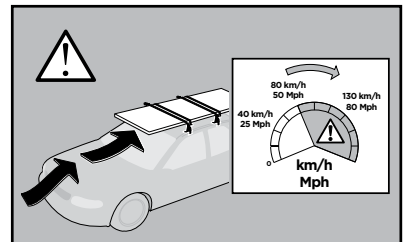

Thule Rapid System Kit 1655

> Instructions

HYUNDAI Azera, 4-dr Sedan, 11-

HYUNDAI Grandeur, 4-dr Sedan, 11-

ISO 11154-E

141655

C.20121010
519-1655-01

Bring your life