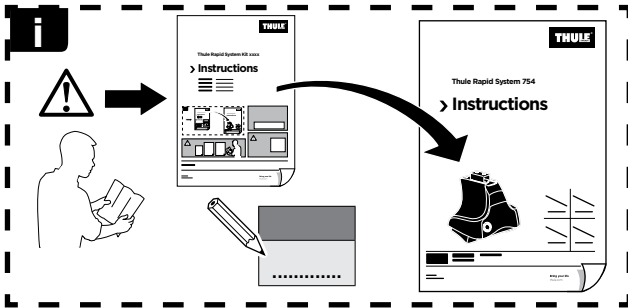

Thule Rapid System Kit 1655

> Instructions

HYUNDAI Azera, 4-dr Sedan, 11-

HYUNDAI Grandeur, 4-dr Sedan, 11-

ISO 11154-E

141655

C.20121010
519-1655-01

Bring your life