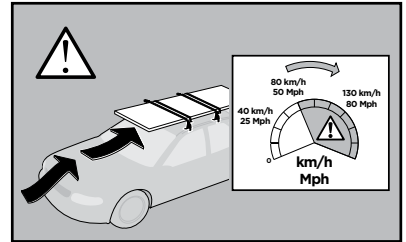

Thule Rapid System Kit 1657

> Instructions

HYUNDAI Accent, 4-dr Sedan, 11- / *12-

HYUNDAI i25, 4-dr Sedan, 11-

HYUNDAI Solaris, 4-dr Sedan, 11-

HYUNDAI Verna, 4-dr Sedan, 11-

*North America

ISO 11154-E

141657

C.20120627
519-1657-02

Bring your life

thule.com

379

x2

380

x2

1198

x2

1199

x2

x1

x1

1

	X (scale)	X (mm)	X (inch)
HYUNDAI Accent, 4-dr Sedan, 11- / *12-	36	1011	39 ⁵/₈
HYUNDAI i25, 4-dr Sedan, 11-	36	1011	39 ⁵/₈
HYUNDAI Solaris, 4-dr Sedan, 11-	36	1011	39 ⁵/₈
HYUNDAI Verna, 4-dr Sedan, 11-	36	1011	39 ⁵/₈