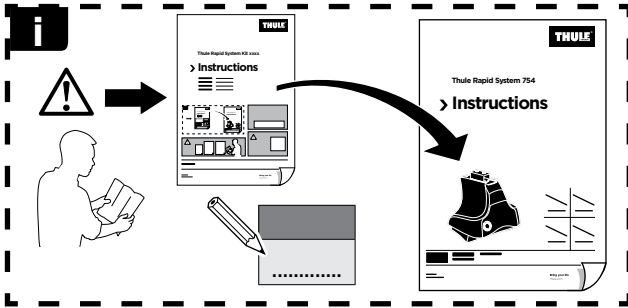

Thule Rapid System Kit 1657

> Instructions

HYUNDAI Accent, 4-dr Sedan, 11- / *12-

HYUNDAI i25, 4-dr Sedan, 11-

HYUNDAI Solaris, 4-dr Sedan, 11-

HYUNDAI Verna, 4-dr Sedan, 11-

*North America

ISO 11154-E

141657

C.20120627
519-1657-02

Bring your life

thule.com

379

x2

380

x2

1198

x2

1199

x2

x1

x1

1

	X (scale)	X (mm)	X (inch)
HYUNDAI Accent, 4-dr Sedan, 11- / *12-	36	1011	39 ⁵/₈
HYUNDAI i25, 4-dr Sedan, 11-	36	1011	39 ⁵/₈
HYUNDAI Solaris, 4-dr Sedan, 11-	36	1011	39 ⁵/₈
HYUNDAI Verna, 4-dr Sedan, 11-	36	1011	39 ⁵/₈