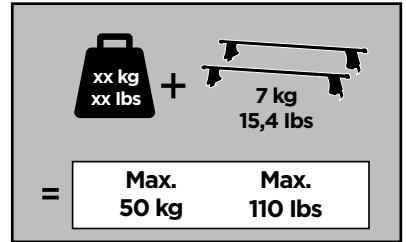

Thule Rapid System Kit 1657

> Instructions

HYUNDAI Accent, 4-dr Sedan, 11- / *12-

HYUNDAI i25, 4-dr Sedan, 11-

HYUNDAI Solaris, 4-dr Sedan, 11-

HYUNDAI Verna, 4-dr Sedan, 11-

*North America

ISO 11154-E

141657

C.20120627
519-1657-02

Bring your life

thule.com

379

x2

380

x2

1198

x2

1199

x2

x1

x1

1

	X (scale)	X (mm)	X (inch)
HYUNDAI Accent, 4-dr Sedan, 11- / *12-	36	1011	39 ⁵/₈
HYUNDAI i25, 4-dr Sedan, 11-	36	1011	39 ⁵/₈
HYUNDAI Solaris, 4-dr Sedan, 11-	36	1011	39 ⁵/₈
HYUNDAI Verna, 4-dr Sedan, 11-	36	1011	39 ⁵/₈